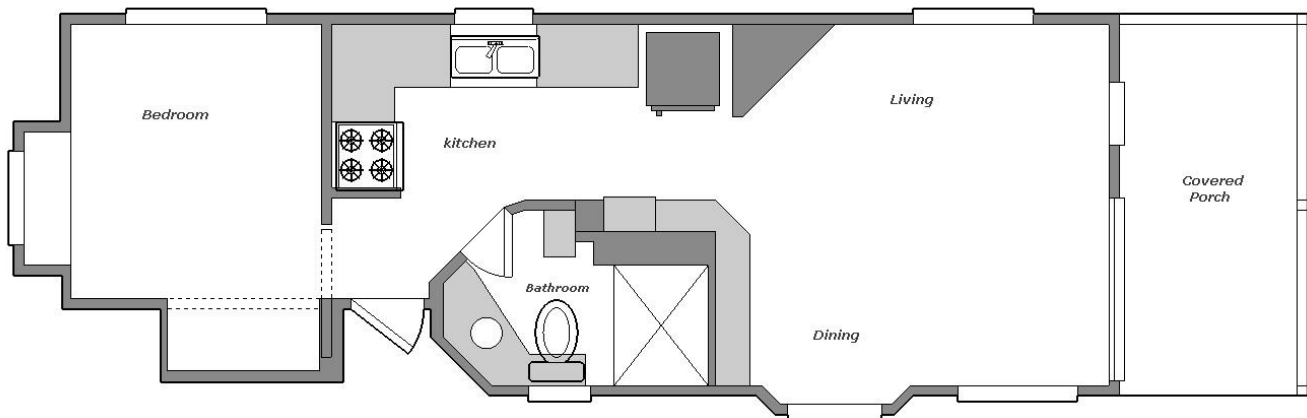

Retreat at Woodfield

\$83,900

399 Square Feet | 1-Bedroom | 1-Bath

HOME FEATURES:

- ❖ Large and Open Living Room
- ❖ Dining Bay
- ❖ Front Porch
- ❖ 6' Covered Front Porch
- ❖ Built-in Dresser Bay
- ❖ Built-in Entertainment Center
- ❖ Galley Style Kitchen

*we reserve the right to make changes at any time to floor plans or options, without notice or obligation

Retreat at Woodfield
Standard Features

EXTERIOR

- Metal Roof
- Engineered Fiber Cement Lap Siding
with Matching Skirting
- 6' Covered Deck with Composite Material
& Recessed Lighting
- GFI Electrical Outlet on Deck
- Sliding Glass Entry
- Vinyl Framed Dual Pane Windows & Doors
- All Utilities Underground
- Frost-Free Water Spigot
- Increased Insulation
 - R33 - Ceiling
 - R22 - Floor
 - R13 - Wall

INTERIOR

- Cathedral Ceilings (per plan)
- Recessed Lighting (per plan)
- Stainless Steel Whirlpool Appliances
- Gas Range
- Canyon Shaker-Style Cabinetry with
Laminate Counters & Crescent Edge
- 4x8 Tile Backsplash in Kitchen &
Bathroom
- Stainless Steel Sink
- 16x16 Vinyl Flooring in Living, Dining,
Kitchen & Bathroom
- 16x16 Luxury Vinyl Tile Flooring or
Carpet in Bedroom
- 2" White Faux Wood Blinds
- Central Forced Air and Heat