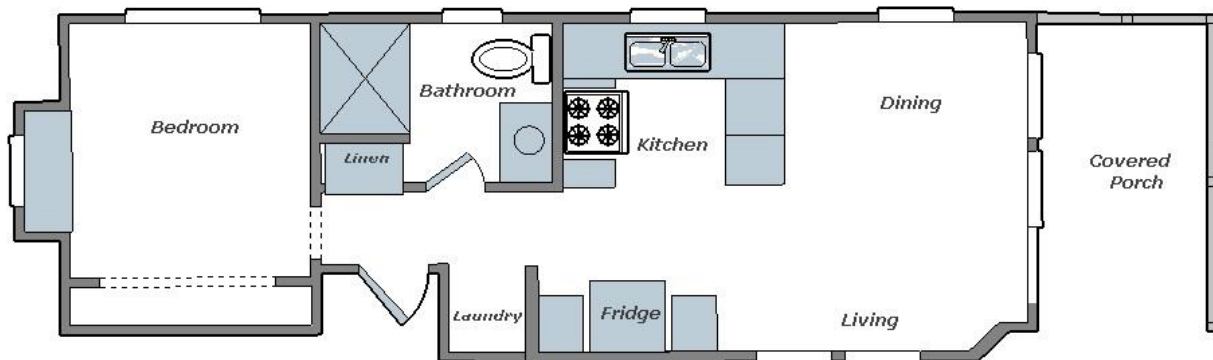

Cottage at Woodfield

Call for current pricing

399 Square Feet | 1-Bedroom | 1-Bath

HOME FEATURES:

- ❖ U-Shaped Kitchen
- ❖ Stackable Laundry Ready
- ❖ Large Pantry Area
- ❖ 6' Covered Front Porch
- ❖ Built-in Dresser
- ❖ Built-in Entertainment Center
- ❖ Linen Closet

*we reserve the right to make changes at any time to floor plans or options, without notice or obligation.

Cottage at Woodfield

Standard Features

EXTERIOR

- Metal Roof
- Engineered Fiber Cement Lap Siding with Matching Skirting
- 6' Covered Deck with Composite Material & Recessed Lighting
- GFI Electrical Outlet on Deck
- Sliding Glass Front Entry Door
- Vinyl Framed Dual Pane Windows
- All Utilities Underground
- Frost-Free Water Spigot
- Increased Insulation

R33 - Ceiling

R22 - Floor

R13 - Wall

INTERIOR

- Cathedral Ceilings (per plan)
- Recessed Lighting (per plan)
- Stainless Steel Whirlpool Appliances
- Gas Range
- Canyon Shaker-Style Cabinetry with Laminate Counters & Crescent Edge
- 4x8 Ceramic Tile Backsplash in Kitchen & Bathroom
- Stainless Steel Sink
- 16x16 Luxury Vinyl Tile Flooring in Living, Dining, Kitchen & Bathroom
- 16x16 Luxury Vinyl Tile Flooring or Carpet in Bedroom
- 2" White Faux Wood Blinds
- Central Forced Air and Heat