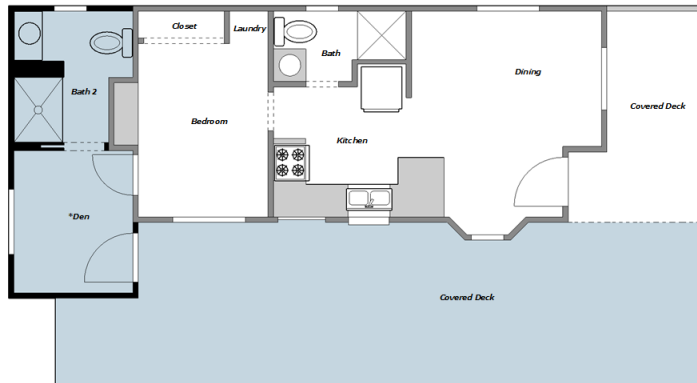

Cabin at Woodfield

\$139,900

1-Bedroom | 1-Bath

*HOME FEATURES:

- ❖ Large and Open Living Room
- ❖ Wider Floor Plan (14')
- ❖ Stacked Laundry Ready
- ❖ Clerestory Dormer Window
- ❖ 6' Covered Front Porch
- ❖ Built-in Dresser Bay
- ❖ Dining Bay
- ❖ Vaulted Ceiling

\$234,900

1 or 2-Bedroom | 1 or 2-Bath

2-bedroom
Walk-In Closets
2-bath
Expanded Living Area
Expanded Covered Deck

1-bedroom
2-bath
*Den w/laundry option
Large Covered Deck

1-bedroom
1-bath
Expanded Covered Deck
Shed