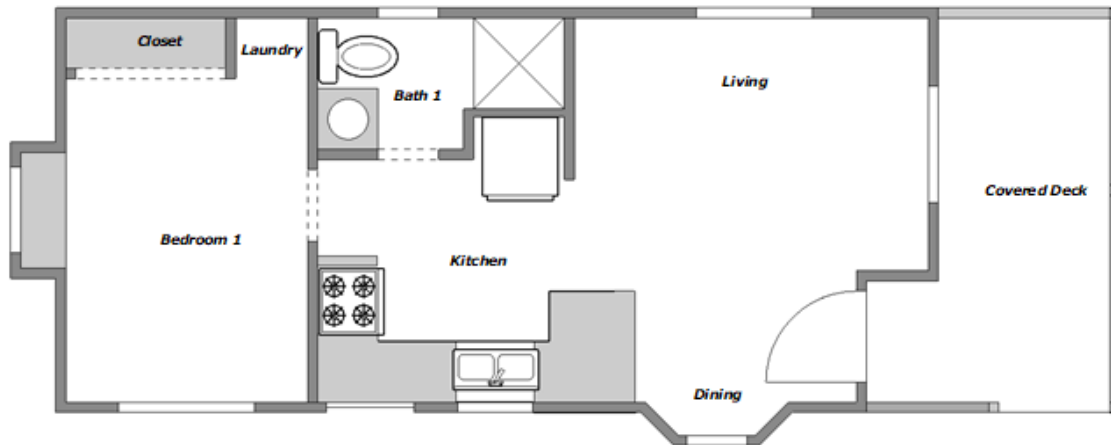

Cabin at Woodfield

\$139,900

1-Bedroom | 1-Bath

*HOME FEATURES:

- ❖ Large and Open Living Room
- ❖ Wider Floor Plan (14')
- ❖ Stacked Laundry Ready
- ❖ Clerestory Dormer Window
- ❖ 6' Covered Front Porch
- ❖ Built-in Dresser Bay
- ❖ Dining Bay
- ❖ Vaulted Ceiling

\$234,900

1 or 2-Bedroom | 1 or 2-Bath

2-bedroom
Walk-In Closets
2-bath
Expanded Living Area
Expanded Covered Deck

1-bedroom
2-bath
*Den w/laundry option
Large Covered Deck

1-bedroom
1-bath
Expanded Covered Deck
Shed