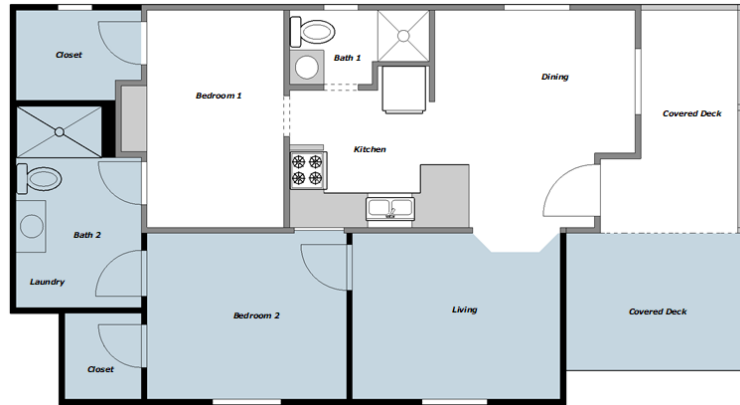

Cabin at Woodfield

\$139,900

1-Bedroom | 1-Bath

*HOME FEATURES:

- ❖ Large and Open Living Room
- ❖ Wider Floor Plan (14')
- ❖ Stacked Laundry Ready
- ❖ Clerestory Dormer Window
- ❖ 6' Covered Front Porch
- ❖ Built-in Dresser Bay
- ❖ Dining Bay
- ❖ Vaulted Ceiling

\$234,900

1 or 2-Bedroom | 1 or 2-Bath

2-bedroom
Walk-In Closets
2-bath
Expanded Living Area
Expanded Covered Deck

1-bedroom
2-bath
*Den w/laundry option
Large Covered Deck

1-bedroom
1-bath
Expanded Covered Deck
Shed