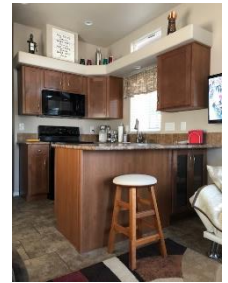

# Woodfield

Cottage Home – Lot 407

**\$178,900**

399 Square Feet | 1-Bedroom | 1-Bath

This resale home is the Woodfield Cottage model. It features beautiful interior features such as shaker-style cabinetry, recessed lighting, 2" faux wood blinds, plant shelves, laundry area with stackable washer & dryer included, built-in entertainment cabinet and built-in dresser bay. The upgrades include wood valances, ceiling fans, 9-1/2' flat ceilings, French door front entry, upgraded appliances with dishwasher and disposal, an 8' covered front porch with an added-on covered side porch for extra outdoor space to enjoy the beautiful mountain air, paver walkway, and beautiful landscaping. This home is sold partially furnished.