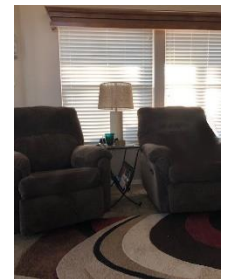

# Woodfield

Cottage Home – Lot 407

**\$178,900**

399 Square Feet | 1-Bedroom | 1-Bath

This resale home is the Woodfield Cottage model. It features beautiful interior features such as shaker-style cabinetry, recessed lighting, 2" faux wood blinds, plant shelves, laundry area with stackable washer & dryer included, built-in entertainment cabinet and built-in dresser bay. The upgrades include wood valances, ceiling fans, 9-1/2' flat ceilings, French door front entry, upgraded appliances with dishwasher and disposal, an 8' covered front porch with an added-on covered side porch for extra outdoor space to enjoy the beautiful mountain air, paver walkway, and beautiful landscaping. This home is sold partially furnished.