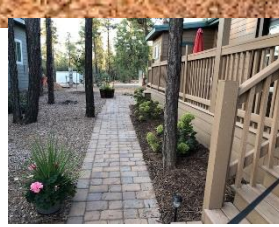

# Woodfield

Cottage Home – Lot 407

**\$178,900**

399 Square Feet | 1-Bedroom | 1-Bath

This resale home is the Woodfield Cottage model. It features beautiful interior features such as shaker-style cabinetry, recessed lighting, 2" faux wood blinds, plant shelves, laundry area with stackable washer & dryer included, built-in entertainment cabinet and built-in dresser bay. The upgrades include wood valances, ceiling fans, 9-1/2' flat ceilings, French door front entry, upgraded appliances with dishwasher and disposal, an 8' covered front porch with an added-on covered side porch for extra outdoor space to enjoy the beautiful mountain air, paver walkway, and beautiful landscaping. This home is sold partially furnished.