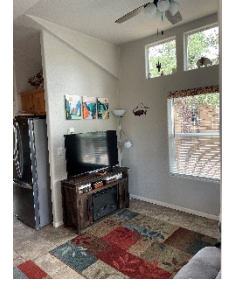

Woodfield

Cabin Home – Lot 302

\$169,900

399 Square Feet | 1-Bedroom | 1-Bath

This resale home is the Woodfield Cabin model which features a wider than usual living space that allows for a spacious living area. A large clerestory dormer pours the natural light into this gorgeous home. The knotty alder cabinets make this home feel like a true cabin in the woods and the upgraded stainless-steel appliances complete the kitchen. An additional 16' wrap-around covered deck provides extra entertainment area and space to enjoy the beautiful mountain weather. Also included is an 8x8 shed complete with electrical service. This home is sold partially furnished.