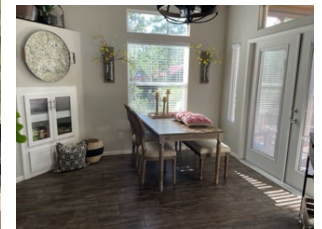

Woodfield

Retreat Home – Lot 410

\$219,900

543 Square Feet | 1-Bedroom | 1-Bath

This resale home is the Woodfield Retreat model. It features beautiful interior features such as shaker-style tuxedo cabinetry, recessed lighting, 2" faux wood blinds, plant shelves, built-in entertainment cabinet, built-in dresser bay and covered front porch. The upgrades include ceiling fans, 9-1/2' flat ceilings, large transom window over the French door at the front entry and a full mosaic backsplash in kitchen and bathroom. French doors lead from a large living room extension to a covered deck. The attached shed includes an additional refrigerator and stacked washer & dryer. Paver driveway and steps lead to a secluded/private paver patio with a sitting wall. This home is furnished, beautifully decorated, and ready to move right in.