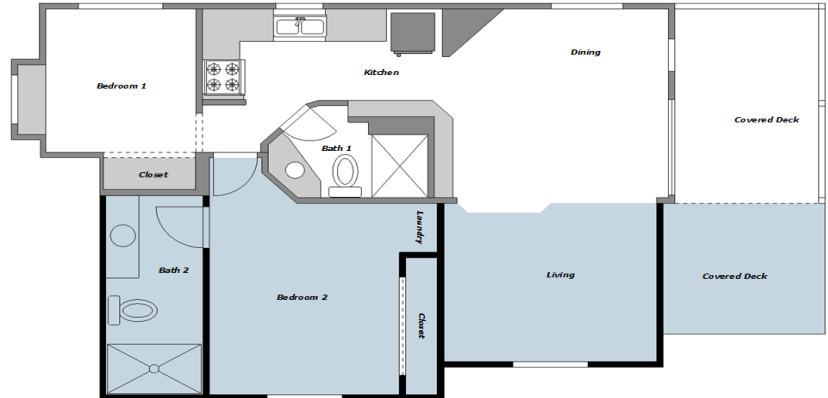

Woodfield reserves the right to change pricing and/or make changes at any time to floor plans or options, without notice or obligation

Woodfield

Aspen Series at Woodfield

\$234,900

1 or 2-Bedroom | 1 or 2-Bath

2-bedroom
2-bath
Expanded Living Area
Covered Deck

2-bedroom
2-bath
Expanded Covered Deck

1-bedroom
1-bath
Expanded Covered Deck
Shed