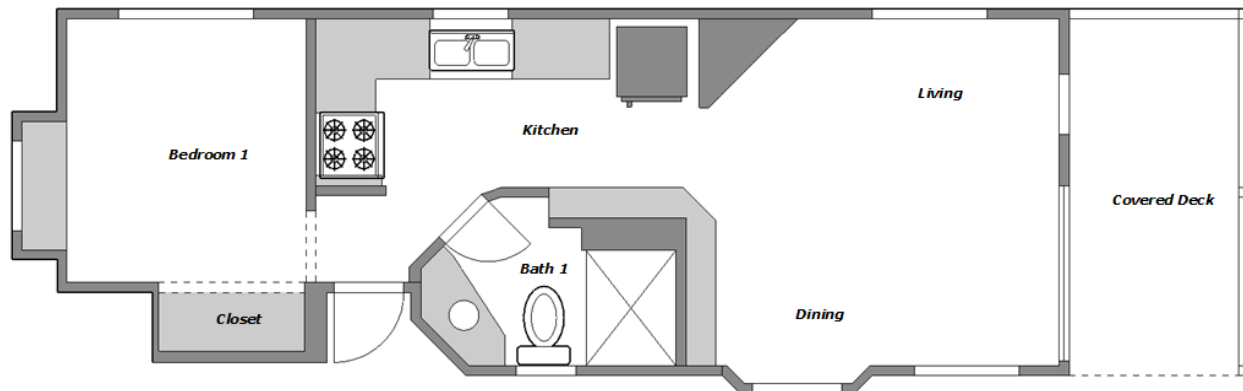

Retreat at Woodfield

\$139,900

1-Bedroom | 1-Bath

HOME FEATURES:

- ❖ Large and Open Living Space
- ❖ Dining Bay
- ❖ Galley-Style Kitchen
- ❖ Built-in Dresser
- ❖ 6' Covered Front Porch

To schedule an appointment please call 928-242-9049

Woodfield reserves the right to change pricing and/or make changes at any time to floor plans or options, without notice or obligation

Woodfield

Aspen Series at Woodfield

\$234,900

1 or 2-Bedroom | 1 or 2-Bath

2-bedroom
2-bath
Expanded Living Area
Covered Deck

2-bedroom
2-bath
Expanded Covered Deck

1-bedroom
1-bath
Expanded Covered Deck
Shed