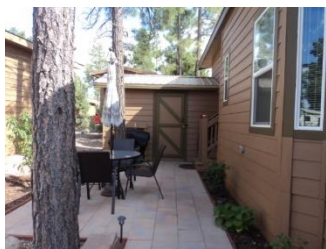

Woodfield

Retreat Home – Lot 201

\$94,500

399 Square Feet | 1-Bedroom | 1-Bath

This resale home is a 1st generation Woodfield Retreat model. It features beautiful interior features such as shaker-style cabinetry, recessed lighting, a galley kitchen, plant shelves, wraparound hutch, built-in entertainment cabinet and built-in dresser bay. The upgrades include ceiling fans, 9-1/2' flat ceilings, an outdoor patio area, 8x12 shed with deep sink, washer & dryer included, and beautiful yard landscaping with irrigation and established perennials. This home comes fully furnished inside and out! (some exclusions)