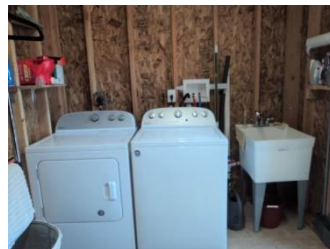

Woodfield

Retreat Home – Lot 201

\$94,500

399 Square Feet | 1-Bedroom | 1-Bath

This resale home is a 1st generation Woodfield Retreat model. It features beautiful interior features such as shaker-style cabinetry, recessed lighting, a galley kitchen, plant shelves, wraparound hutch, built-in entertainment cabinet and built-in dresser bay. The upgrades include ceiling fans, 9-1/2' flat ceilings, an outdoor patio area, 8x12 shed with deep sink, washer & dryer included, and beautiful yard landscaping with irrigation and established perennials. This home comes fully furnished inside and out! (some exclusions)