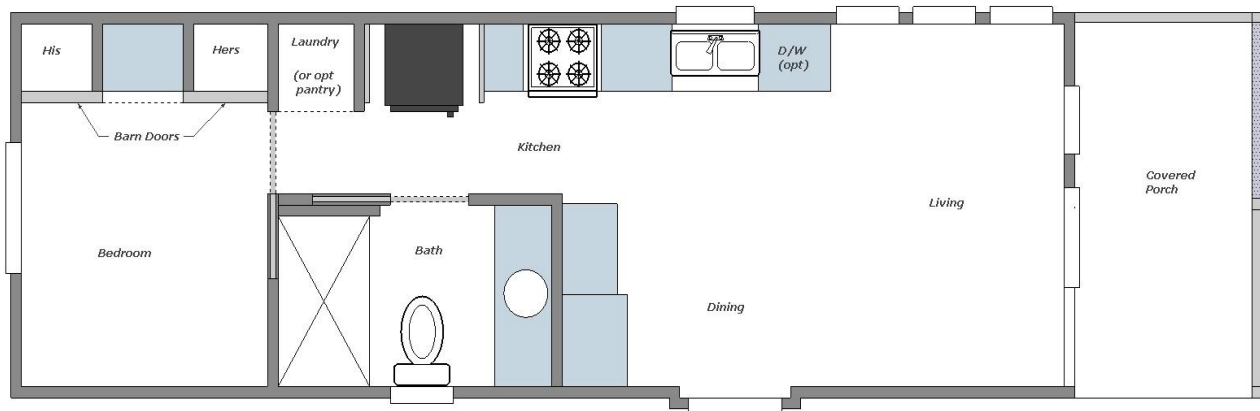

Lodge at Woodfield

\$83,900

399 Square Feet | 1-Bedroom | 1-Bath

HOME FEATURES:

- ❖ Stacked Laundry Ready or Optional Pantry Area
- ❖ 6' Covered Front Porch
- ❖ Large Living Area
- ❖ His & Hers Closet with Barn Doors
- ❖ Built-in Dresser
- ❖ Large Bathroom & Shower

*we reserve the right to make changes at any time to floor plans or options, without notice or obligation.

Standard Features

EXTERIOR

- Metal Roof
- Engineered Fiber Cement Lap Siding with Matching Skirting
- 6' Covered Deck with Composite Material & Recessed Lighting
- GFI Electrical Outlet on Deck
- Sliding Glass Front Entry Door
- Vinyl Framed Dual Pane Windows
- All Utilities Underground
- Frost-Free Water Spigot
- Increased Insulation
 - R33 - Ceiling
 - R22 - Floor
 - R13 - Wall

INTERIOR

- Cathedral Ceilings (per plan)
- Recessed Lighting (per plan)
- Stainless Steel Whirlpool Appliances
- Gas Range
- Canyon Shaker-Style Cabinetry with Laminate Counters & Crescent Edge
- 4x8 Tile Backsplash in Kitchen & Bathroom
- Stainless Steel Sink
- 16x16 Vinyl Flooring in Living, Dining, Kitchen & Bathroom
- 16x16 Luxury Vinyl Tile Flooring or Carpet in Bedroom
- 2" White Faux Wood Blinds
- Central Forced Air and Heat