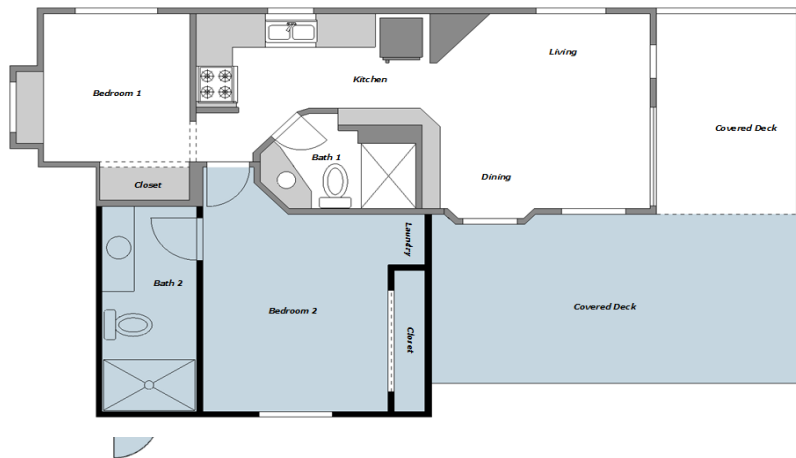

Woodfield

Aspen Series at Woodfield

\$234,900

1 or 2-Bedroom | 1 or 2-Bath

2-bedroom
2-bath
Expanded Living Area
Covered Deck

2-bedroom
2-bath
Expanded Covered Deck

1-bedroom
1-bath
Expanded Covered Deck
Shed