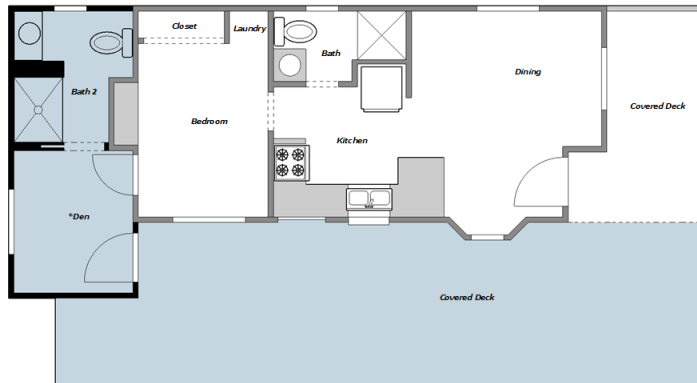

Woodfield

Juniper Series at Woodfield

\$234,900

1 or 2-Bedroom | 1 or 2-Bath

2-bedroom
Walk-In Closets
2-bath
Expanded Living Area
Expanded Covered Deck

1-bedroom
2-bath
*Den w/laundry option
Large Covered Deck

1-bedroom
1-bath
Expanded Covered Deck
Shed