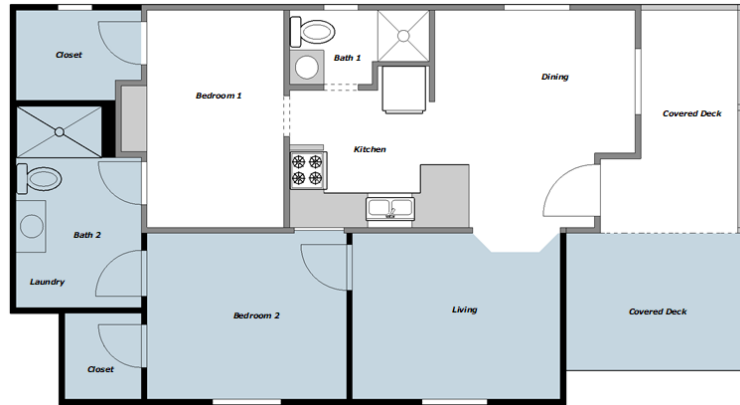

Woodfield

Juniper Series at Woodfield

\$234,900

1 or 2-Bedroom | 1 or 2-Bath

2-bedroom
Walk-In Closets
2-bath
Expanded Living Area
Expanded Covered Deck

1-bedroom
2-bath
*Den w/laundry option
Large Covered Deck

1-bedroom
1-bath
Expanded Covered Deck
Shed