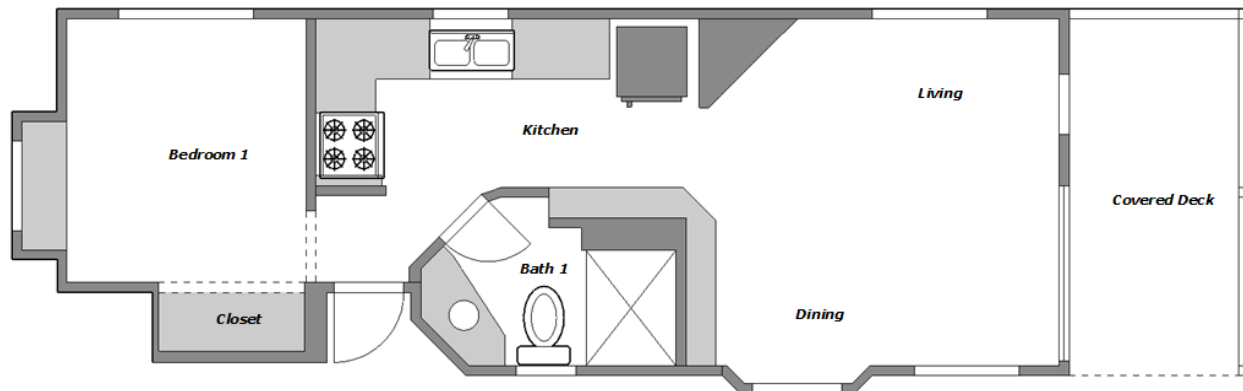

### HOME FEATURES:

- ❖ Large and Open Living Space
- ❖ Dining Bay
- ❖ Galley-Style Kitchen
- ❖ Built-in Dresser
- ❖ Built-in Entertainment Center
- ❖ 6' Covered Front Porch

To schedule an appointment please call 928-242-9049