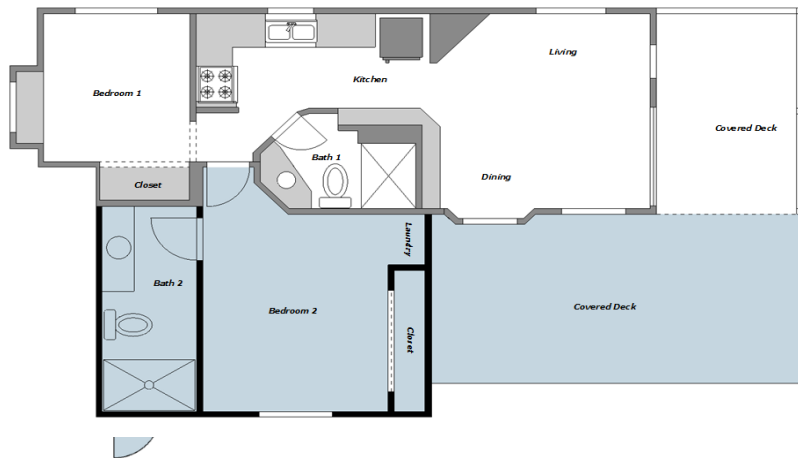

# Woodfield

Aspen Series at Woodfield

**\$234,900**

1 or 2-Bedroom | 1 or 2-Bath

2-bedroom  
2-bath  
Expanded Living Area  
Covered Deck

2-bedroom  
2-bath  
Expanded Covered Deck

1-bedroom  
1-bath  
Expanded Covered Deck  
Shed