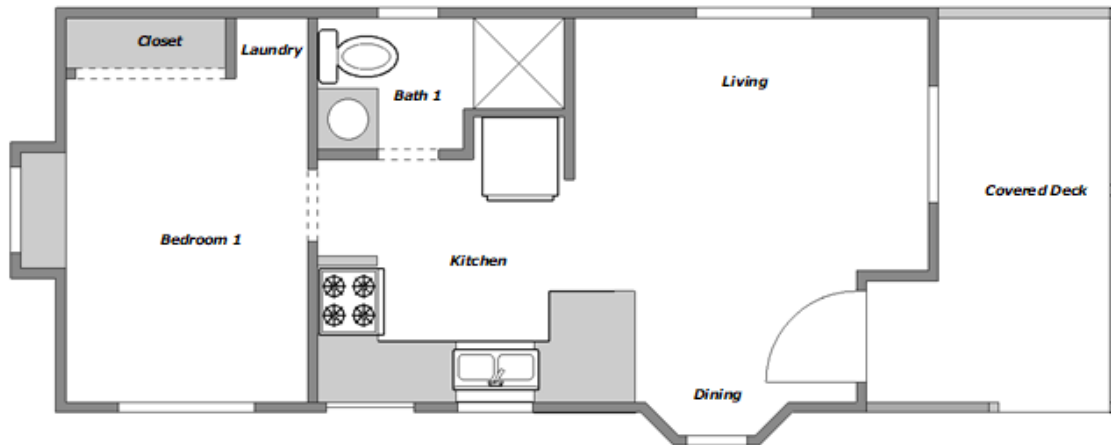

Cabin at Woodfield

**\$139,900**

1-Bedroom | 1-Bath

### \*HOME FEATURES:

- ❖ Large and Open Living Room
- ❖ Wider Floor Plan (14')
- ❖ Stacked Laundry Ready
- ❖ Clerestory Dormer Window
- ❖ 6' Covered Front Porch
- ❖ Built-in Dresser Bay
- ❖ Dining Bay
- ❖ Vaulted Ceiling